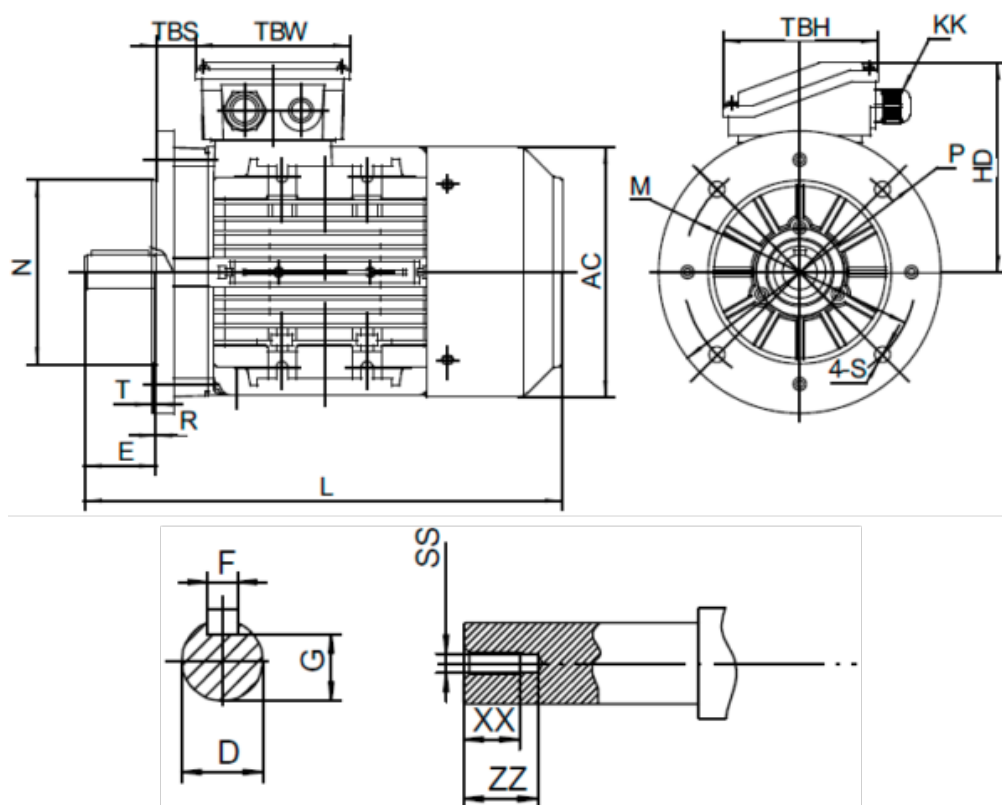

Data Sheet

Article number: 25180022021440

Description: Kleedrive T3A 90L-2 2.2kw 2800 rpm UL/CSA
3x230/400V 50 HZ IP55 B5 Eff=85,9%

Measures

AA = 176	L = 313/338	TBH = 109
AC = Ø177	M = Ø165	TBS = 28.5
AD = 235	N = Ø130	TBW = 109
D = Ø24	P = Ø200	XX = 19
E = 50	R = 0	ZZ = 25
F = 8	S = Ø12	
G = 20	SS = M8	
HD = 145	T = 3.5	